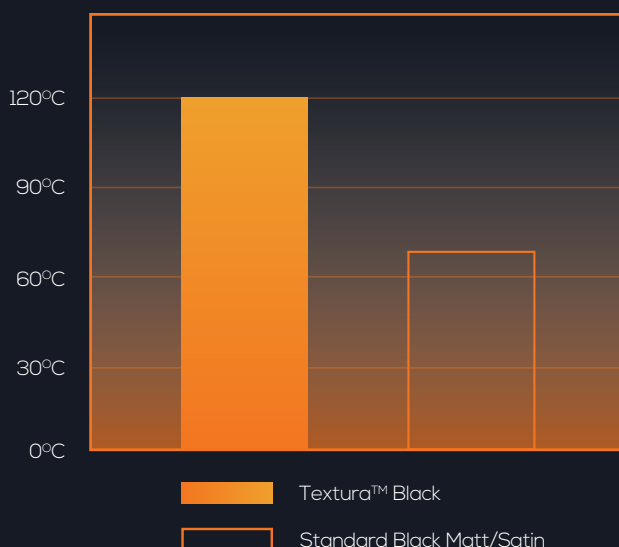

Tough against the elements and the likes of abrasion and heat, Textura™ is already a sought-after choice for:

- Fencing
- Shelving
- Racking Systems
- Containers

Featuring a subtle, sand-like texture, Textura™ is a low-gloss, tactile alternative to standard powder coated finishes like gloss, satin or matt. Textura™ colours are identical to non-textured powder coats, with the added benefit of superior durability and resilience.

DURABILITY TESTING

Textura™ is the new standard for powder coating durability, and it's been put to the test.

When assessed against a non textured powder coat:

Test 1:

Abrasion Resistance Test

Textura™ Black performed **625x** better in an Abrasion Resistance Test.

625x

Test 2:

1 Hour Heat Wrap Marking Test

When put under a 1 Hour Heated Wrap Marking Test, standard black matt/satin began to bubble and stripe at 70°C. Textura™ Black remained unaffected until **120°C**.

Test 3:

Cooling Property Test

Textura™ Black remains on average **2°C cooler** on the surface than the standard black matt/satin when run under a Cooling Property Test (both products placed in a 200°C oven for 20 mins, and left to cool for 12.5 minutes).