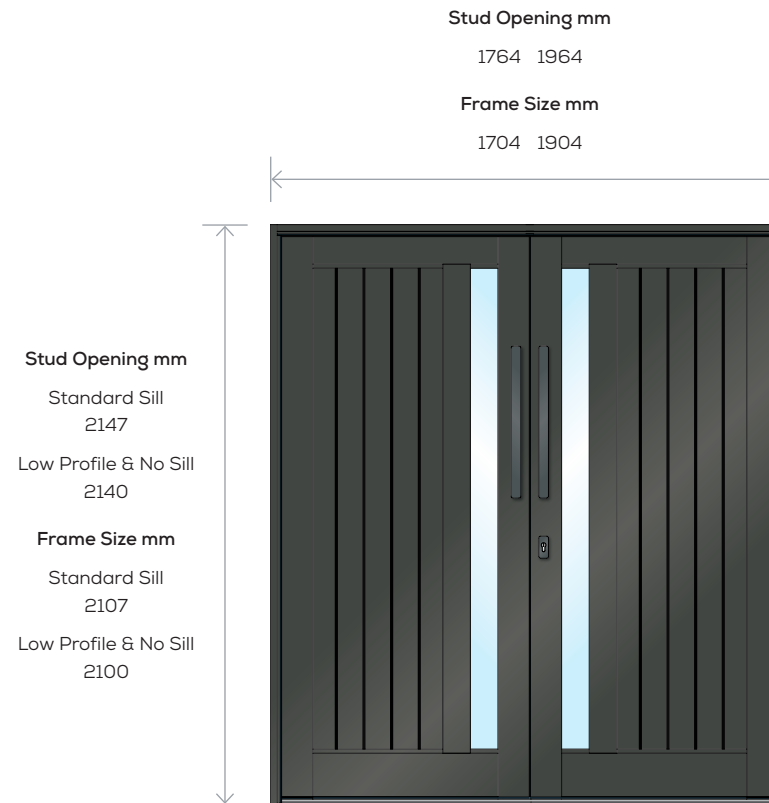

Entrance Doors STANDARD SIZES

The availability of certain sizes and configurations is dependent on the design wind load requirement as per AS2047-2014. Check with your Bradnam's representative to confirm availability. Hinged Doors may be subject to local variation or regulatory requirements.

 Available Single or Double Glazed

Entrance Door Information

- Sidelites are only available as Fixed Windows with 1 or 2 transoms
- Hi lites are not available

Entrance Doors STANDARD SIZES

The availability of certain sizes and configurations is dependent on the design wind load requirement as per AS2047-2014. Check with your Bradnam's representative to confirm availability. Hinged Doors may be subject to local variation or regulatory requirements.

⊕ Available Single or Double Glazed

Entrance Door Information

- Sidelites are only available as Fixed Windows with 1 or 2 transoms
- Hi lites are not available