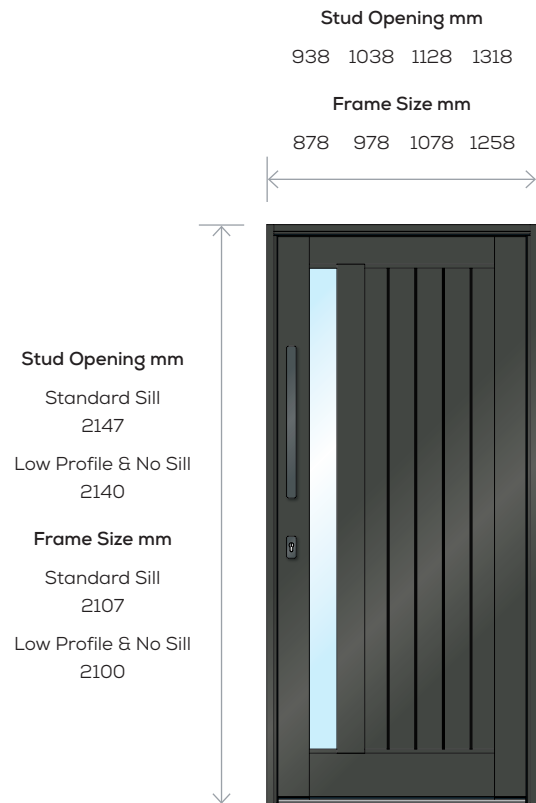

Entrance Doors STANDARD SIZES

The availability of certain sizes and configurations is dependent on the design wind load requirement as per AS2047-2014. Check with your Bradnam's representative to confirm availability. Hinged Doors may be subject to local variation or regulatory requirements.

 Available Single or Double Glazed

Entrance Door Information

- Sidelites are only available as Fixed Windows with 1 or 2 transoms
- Hi lites are not available

Entrance Doors STANDARD SIZES

The availability of certain sizes and configurations is dependent on the design wind load requirement as per AS2047-2014. Check with your Bradnam's representative to confirm availability. Hinged Doors may be subject to local variation or regulatory requirements.

⊕ Available Single or Double Glazed

Entrance Door Information

- Sidelites are only available as Fixed Windows with 1 or 2 transoms
- Hi lites are not available