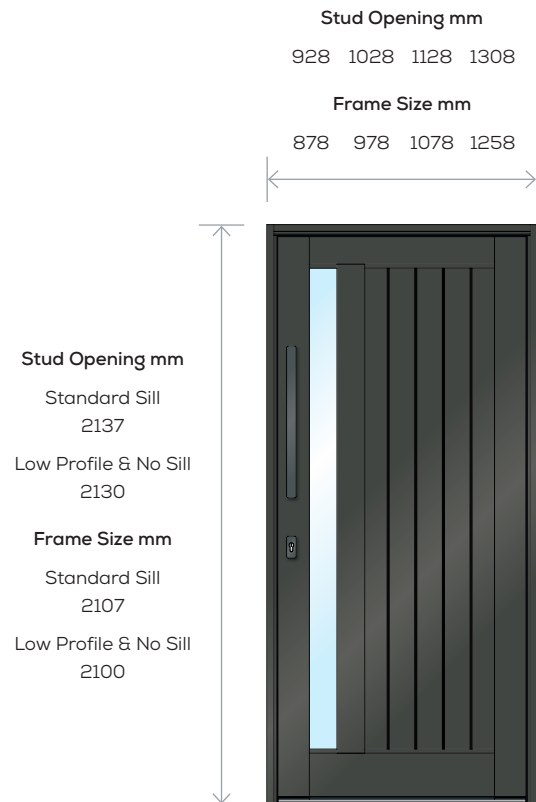

Entrance Doors STANDARD SIZES

The availability of certain sizes and configurations is dependent on the design wind load requirement as per AS2047-2014. Check with your Bradnam's representative to confirm availability. Hinged Doors may be subject to local variation or regulatory requirements.

⊕ Available Single or Double Glazed

Entrance Door Information

- Sidelites are only available as Fixed Windows with 1 or 2 transoms
- Hi lites are not available

Entrance Doors STANDARD SIZES

The availability of certain sizes and configurations is dependent on the design wind load requirement as per AS2047-2014. Check with your Bradnam's representative to confirm availability. Hinged Doors may be subject to local variation or regulatory requirements.

⊕ Available Single or Double Glazed

Entrance Door Information

- Sidelites are only available as Fixed Windows with 1 or 2 transoms
- Hi lites are not available