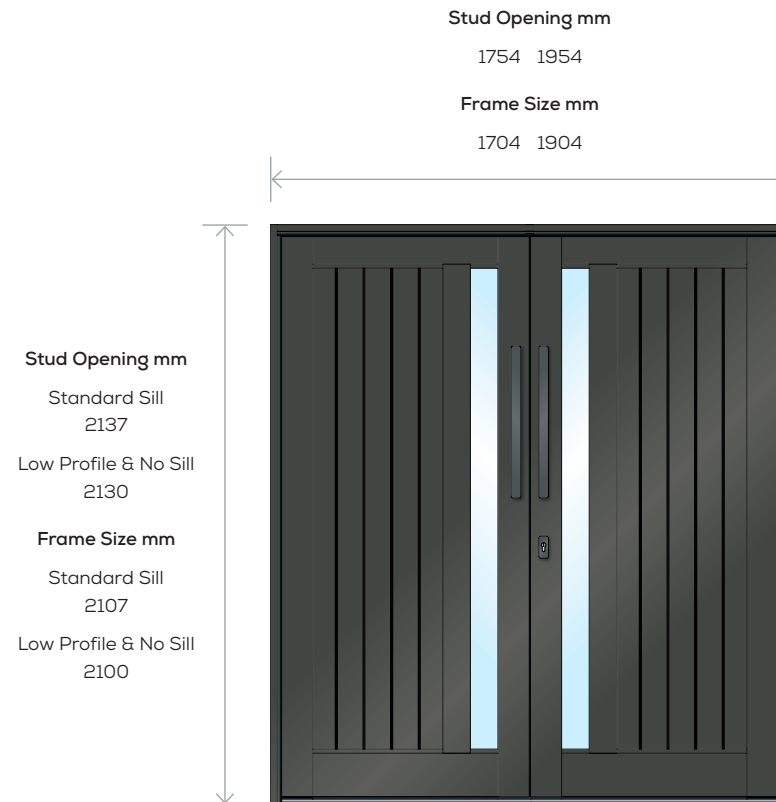

⊕ Available Single or Double Glazed

Entrance Door Information

- Sidelites are only available as Fixed Windows with 1 or 2 transoms
- Hi lites are not available

Entrance Doors STANDARD SIZES

The availability of certain sizes and configurations is dependent on the design wind load requirement as per AS2047-2014. Check with your Bradnam's representative to confirm availability. Hinged Doors may be subject to local variation or regulatory requirements.

⊕ Available Single or Double Glazed

Entrance Door Information

- Sidelites are only available as Fixed Windows with 1 or 2 transoms
- Hi lites are not available